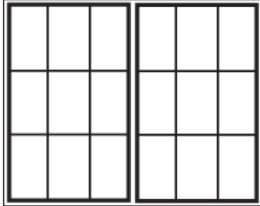

Casements, Horizontal Sliders & Sliding & Swing Doors

Grid Pattern 3 x 3 / 3 x 3