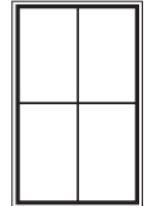

## Window & Door Grid Patterns

Standard grid patterns are published in our brochures for windows and doors.

Non-standard grid patterns for rectangles.

Basic principles for understanding window and door nomenclature:

- All grid patterns are viewed from exterior
- All grid patterns are viewed from the left to right
- All grid patterns start with the width followed by the height
- All grid patterns for Single Hung windows start with the Top Lite followed by the Bottom Lite

#### Single Hung Windows

Grid Pattern 3 x 2 / FV

Grid Pattern 2 x 3 / FV

Grid Pattern 2 x 1 / FV

Grid Pattern 2 x 2 / 2 x 2

Grid Pattern 2 x 1 / 2 x 1

Grid Pattern 1 x 2 / 1 x 2

#### Casements, Horizontal Sliders & Sliding & Swing Doors

Grid Pattern 3 x 3 / 3 x 3

Grid Pattern 2 x 2

Grid Pattern 1 x 3 / 1 x 3

Grid Pattern 3 x 5

Grid Pattern 3 x 3 / 3 x 3

Grid Pattern 2 x 2

Grid Pattern 1 x 3 / 1 x 3