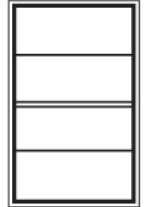

- All grid patterns are viewed from exterior
- All grid patterns are viewed from the left to right
- All grid patterns start with the width followed by the height
- All grid patterns for Single Hung windows start with the Top Lite followed by the Bottom Lite

#### Picture Windows

Grid Pattern 3 x 3

Grid Pattern 3 x 5

Grid Pattern 1 x 5

#### Single Hung Windows

Grid Pattern 3 x 2 / FV

Grid Pattern 2 x 3 / FV

Grid Pattern 2 x 1 / FV

Grid Pattern 2 x 2 / 2 x 2

Grid Pattern 2 x 1 / 2 x 1

Grid Pattern 1 x 2 / 1 x 2