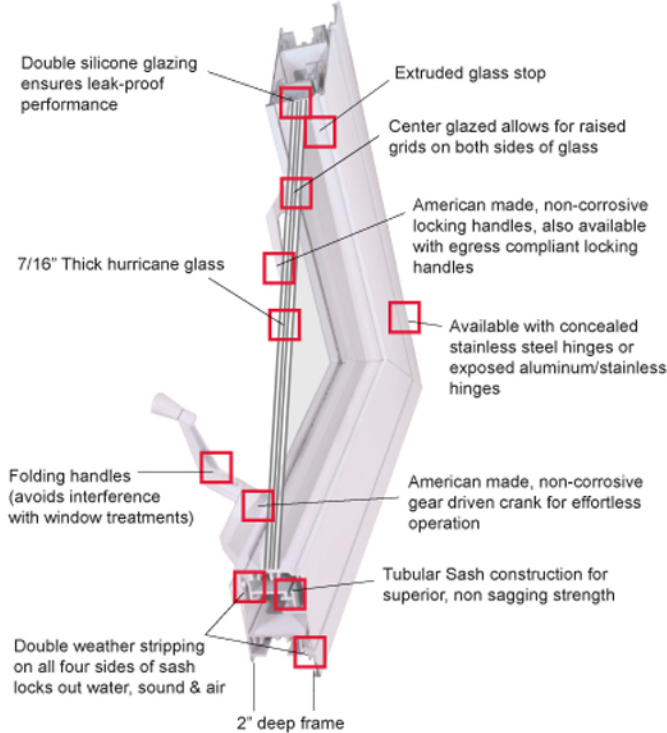

Residential Casement Window

This Product Is Made For

Residential buildings.

Why Buy This Product?

Casement windows give your home incredible eye appeal as well as 100% ventilation.

Product Benefits

Available with concealed or exposed butt hinges (for historical renovations).

Meets fire egress code in most sizes. Available in single or double sash configurations.

	Base Product	Options
Finish (Paint)	White / Bronze	20 Yr Krynar - Any Color Silver (Anodized Alternative)
Glass Thickness & Type	7/16 Annealed	7/16 HS
Glass Color	Clear	Tint, Low E, Opaque, Reflective
Glass Interlayer	.090 PVB	.120 UVEKOL
Locks	3 per sash	Egress lock
Sizes (Min. & Max.)	Single Min. Width: 18" Single Max. Width: 37" Double Min. Width: 36"	Min. Height: 22" Max. Height: 72" Max. Height: 72"
Performance Chart PDF	Product Approvals PDF	Brochure PDF