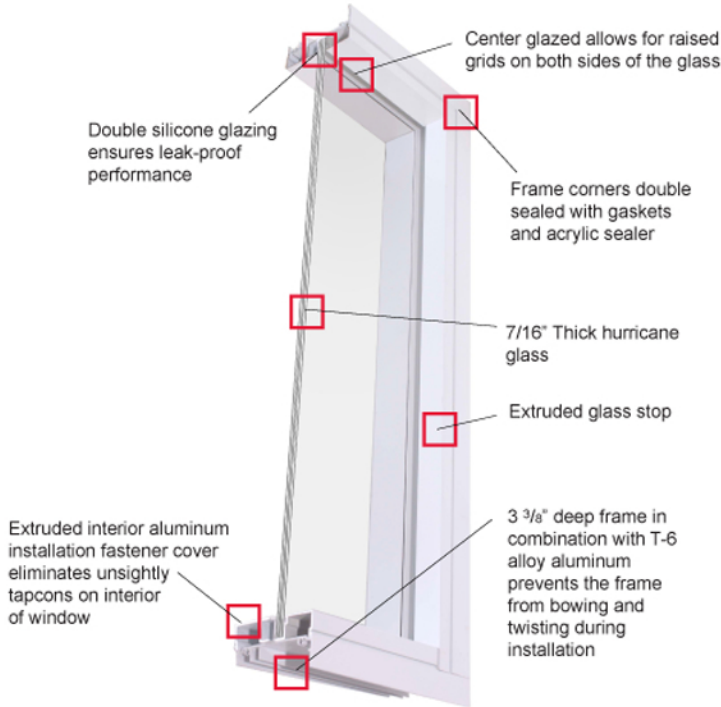

Residential Fixed Picture Window

This Product Is Made For
Residential and Multi-Story buildings.

Why Buy This Product?

This product is an inexpensive way to bring in daylight when ventilation is not required.

Product Benefits

Provides unobstructed views in a wide variety of sizes.

	Base Product	Options
Finish (Paint)	White / Bronze	20 Yr Krynar - Any Color Silver (Anodized Alternative)
Glass Thickness & Type	7/16	7/16 HS, 3/4 Insulated/Impact *Pending
Glass Color	Clear	Tint, Low E, Opaque, Relective
Glass Interlayer	.090 PVB	.090 SGP
Sizes (Min. & Max.)	Min. Width: 8" Max. Width: 144"	Min. Height: 8" (Max 32 sq. ft.) Max. Height: 144"