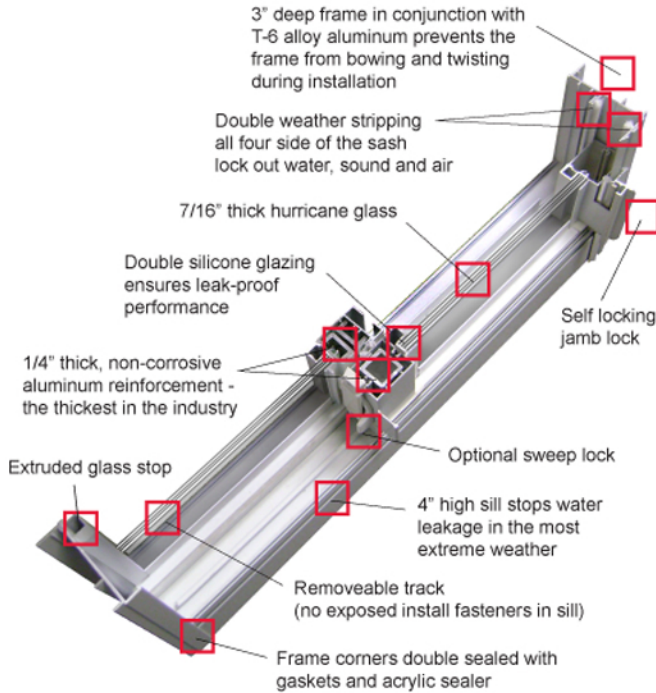

Residential Horizontal Sliding Windows

This Product Is Made For

Residential and Multi-Story buildings.

Why Buy This Product?

This window gives you the look of a more expensive casement window at a much lower cost.

Product Benefits

4" high sill stops water leakage in the most extreme weather.

Most economical window choice when filling multiple window openings. Reduces installation cost. Meets fire egress/bedroom code in most sizes

	Base Product	Options
Finish (Paint)	White / Bronze	20 Yr Krynar - Any Color Silver (Anodized Alternative)
Glass Thickness & Type	7/16 Annealed	7/16 HS, 3/4 Insulated-Impact * Pending
Glass Color	Clear	Tint, Lowe, Opaque, Reflective
Glass Interlayer	.090 PVB	.090 SGP
Locks	Self Locking Jamb Lock	Meeting rail sweep lock
Sizes (Min. & Max.)	Min. Width: 24" Max. Width: 74" - 2 panel Max. Width: 111" - 3 panel Min. Width: 36" - 3 panel	Min. Height: 16" Max. Height: 63" Max. Height: 63"